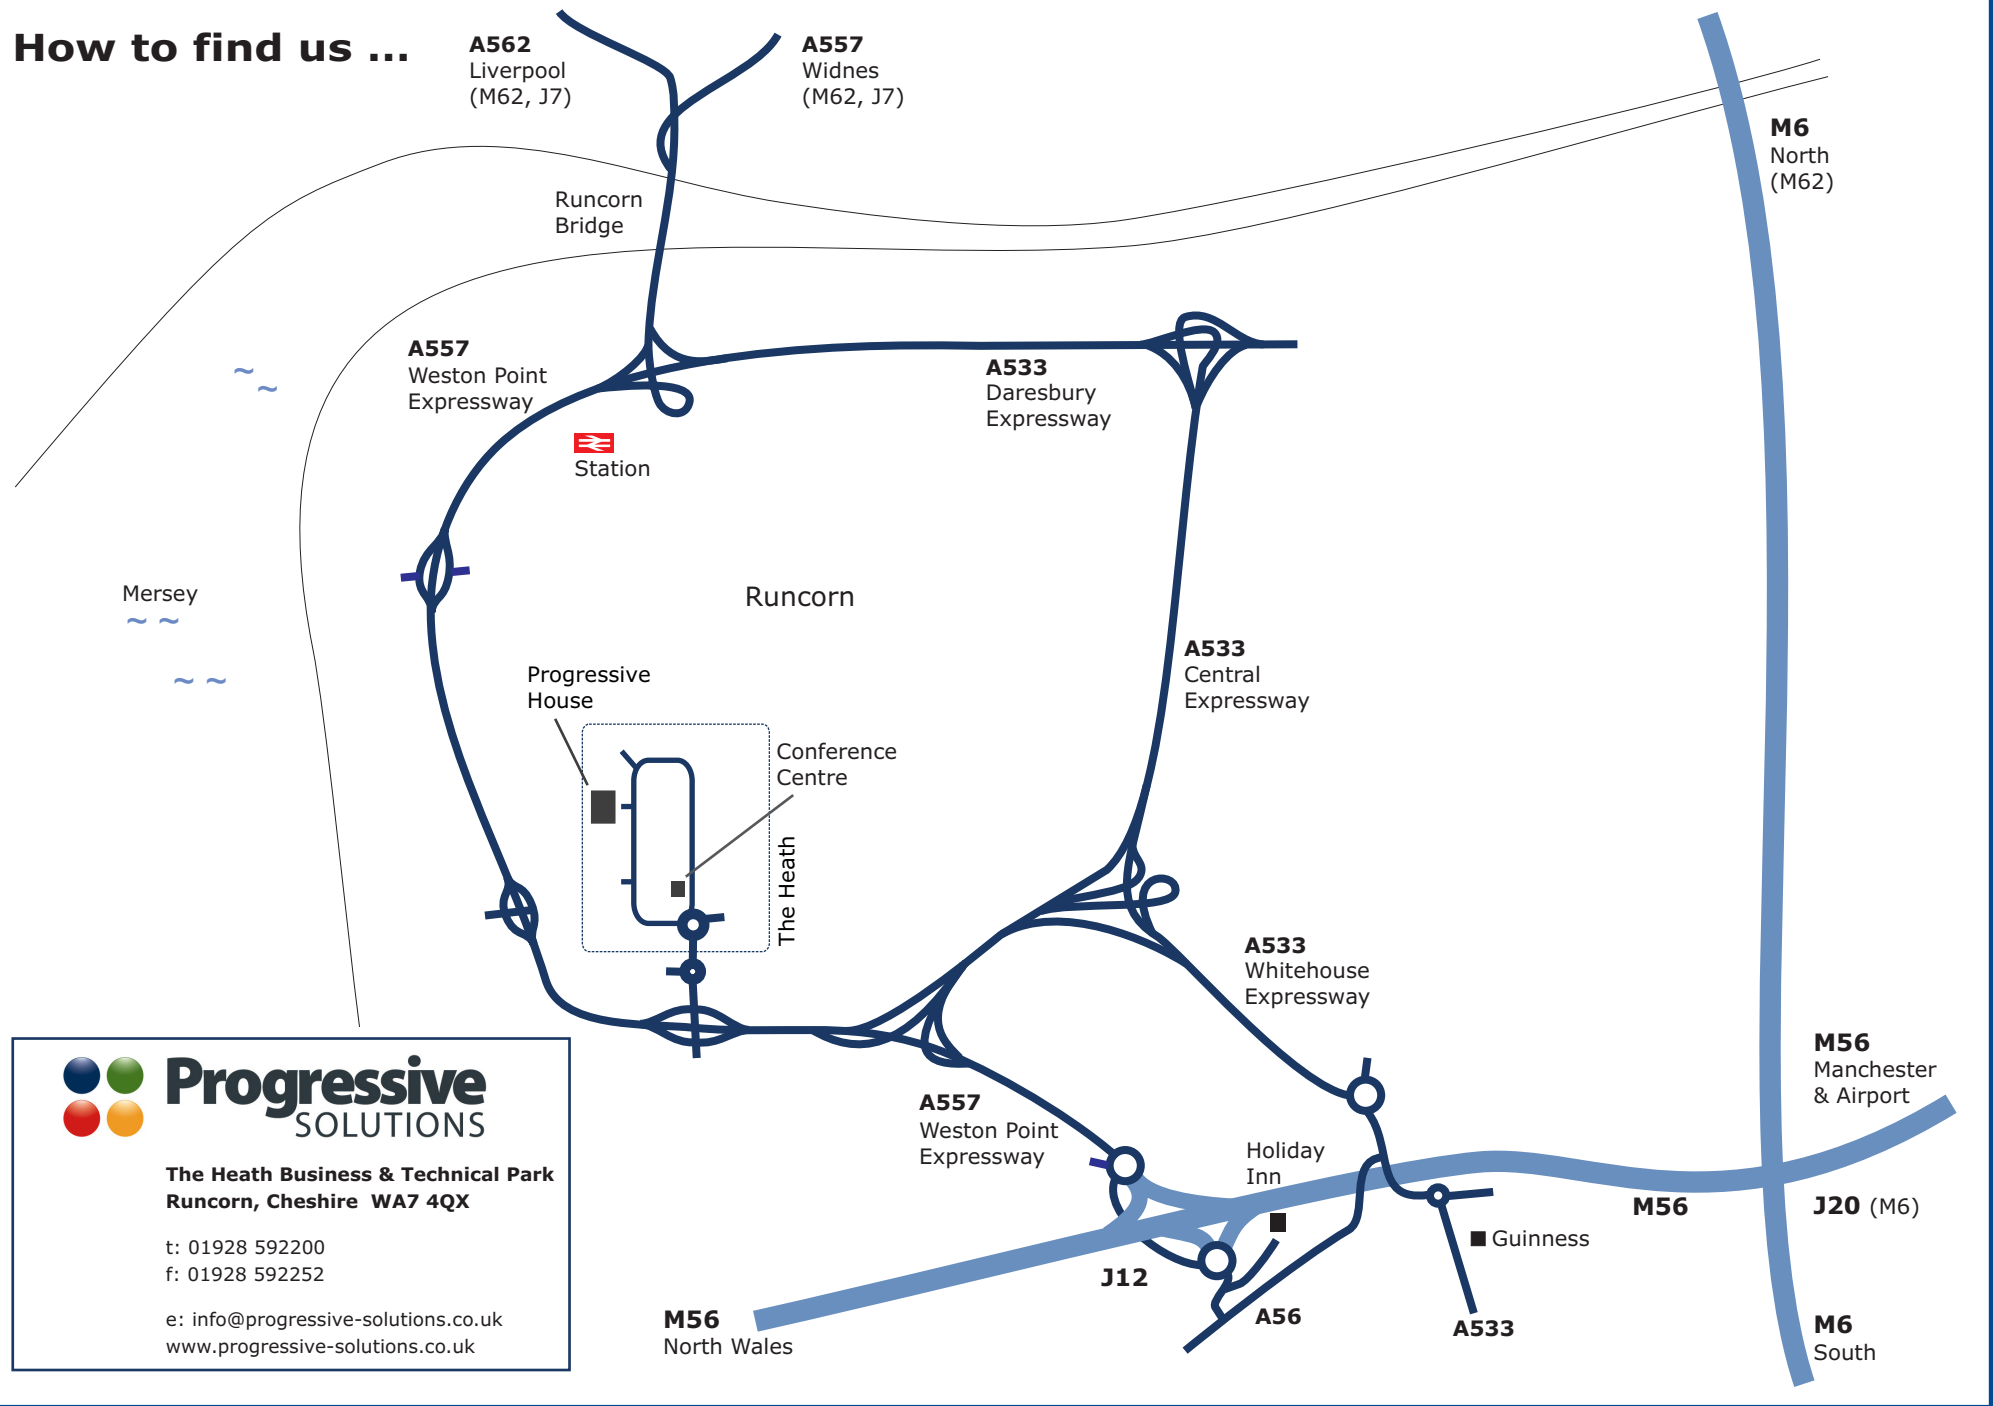

How to find us ...

Progressive
SOLUTIONS

The Heath Business & Technical Park
Runcorn, Cheshire WA7 4QX

t: 01928 592200

f: 01928 592252

e: info@progressive-solutions.co.uk
www.progressive-solutions.co.uk